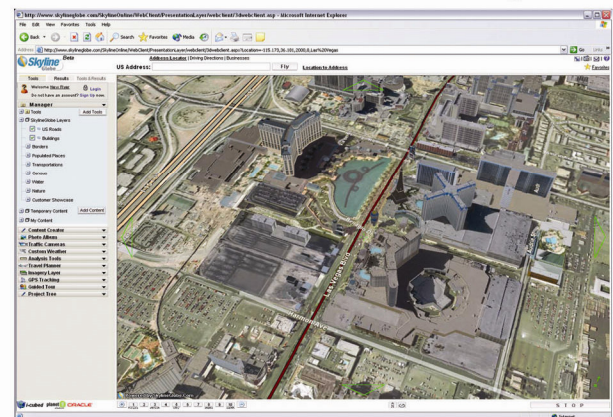

# VIRTUAL EARTH 3.0™

Virtual Earth 3.0 is Planet 9's latest Earth viewing platform combining eScene functionality with Planet 9 urban data and the Earth viewing platform of your choice. Yes...thats right...get your favorite tools and data inside of Google Earth, NASA WorldWind, Skyline Globe, Microsoft's Earth, X3D Earth, BitManagement Contact Geo, ESRI arcGlobe and more.

FCB2 Tracks in Google Earth

Flickr Photos in NASA WorldWind

NASA Moffett Field in Google Earth

Virtual Las Vegas in WorldWind

Virtual Las Vegas in Skyline Globe