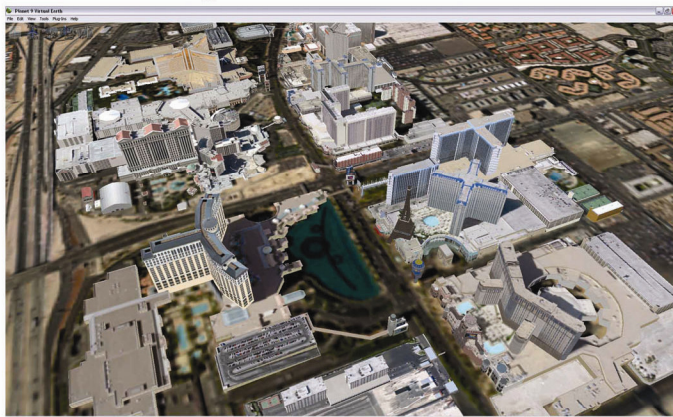

# VIRTUAL EARTH 3.0™

Virtual Earth 3.0 is Planet 9's latest Earth viewing platform combining eScene functionality with Planet 9 urban data and the Earth viewing platform of your choice. Yes...thats right...get your favorite tools and data inside of Google Earth, NASA WorldWind, Skyline Globe, Microsoft's Earth, X3D Earth, BitManagement Contact Geo, ESRI arcGlobe and more.

FCB2 Tracks in Google Earth

Flickr Photos in NASA WorldWind

NASA Moffett Field in Google Earth

Virtual Las Vegas in WorldWind

Virtual Las Vegas in Skyline Globe