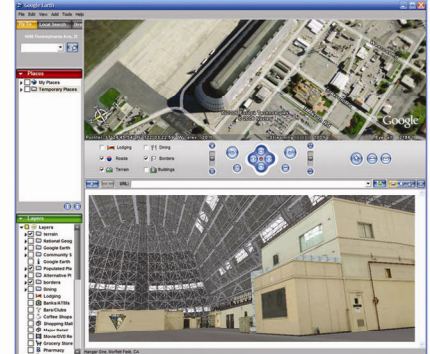

# VIRTUAL EARTH 3.0™

Virtual Earth 3.0 is Planet 9's latest Earth viewing platform combining eScene functionality with Planet 9 urban data and the Earth viewing platform of your choice. Yes...thats right...get your favorite tools and data inside of Google Earth, NASA WorldWind, Skyline Globe, Microsoft's Earth, X3D Earth, BitManagement Contact Geo, ESRI arcGlobe and more.

FCB2 Tracks in Google Earth

Flickr Photos in NASA WorldWind

NASA Moffett Field in Google Earth

Virtual Las Vegas in WorldWind

Virtual Las Vegas in Skyline Globe

## Features

- Supports "Off-the-Shelf" Planet 9 3D cities.
- Supports all major GIS & military formats.
- 3D search engine interface.
- "Space to Face" data presentation.
- Touch and gesture based user input.
- Route preview and record / playback capability.
- "Yellow Pages" and building address data overlays.
- Easy customization via Java Script, Java, VB or C++.
- Support for real-time weather and traffic information.
- Support for turn-by-turn navigation systems.
- Data "scraping" capability.
- Supports industry standard databases.